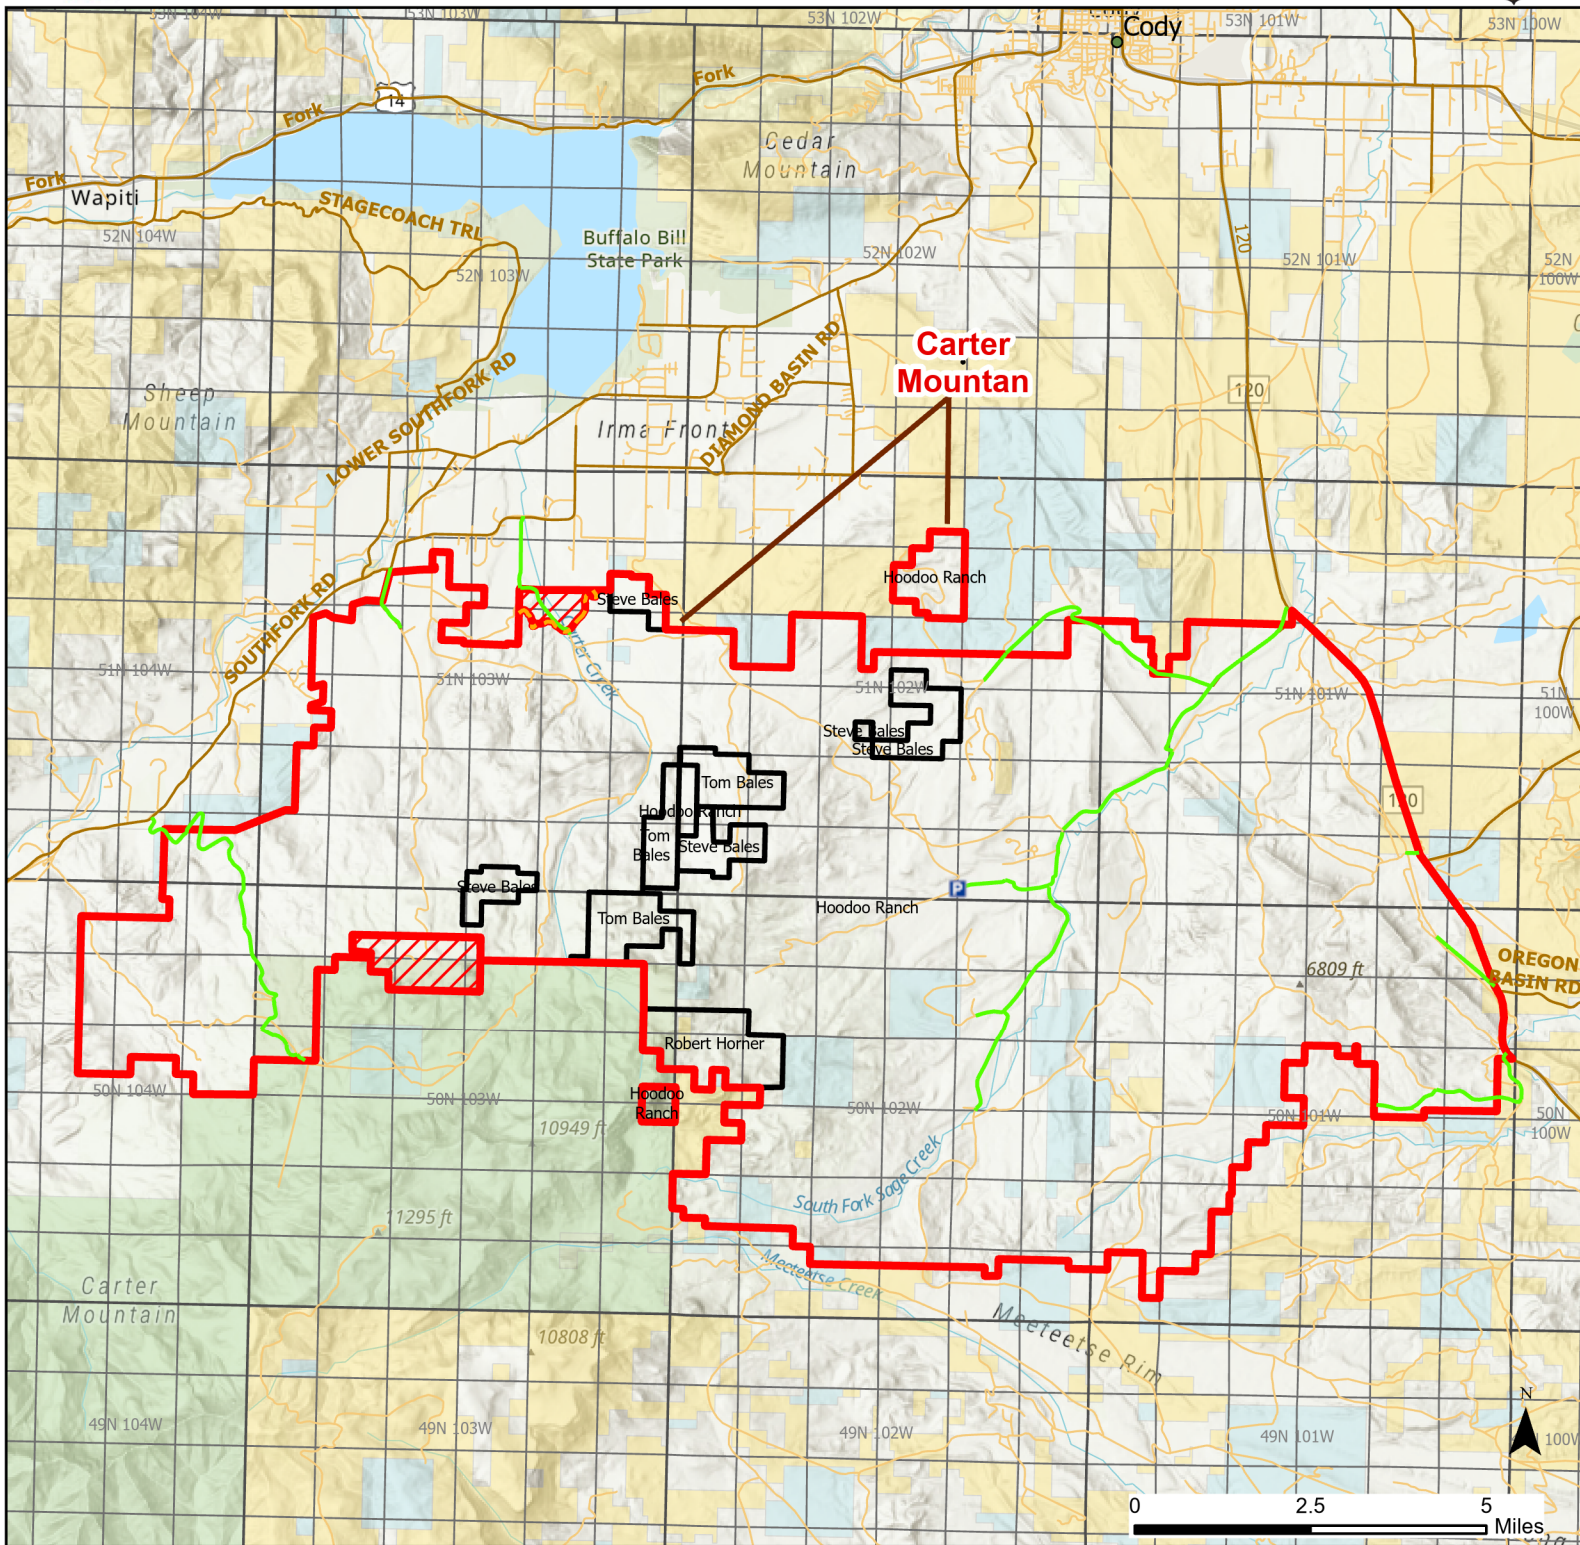

Carter Mountain Hunter Management Area

2023 Hunt Season

Parking	Closed Road	Boundary	Limited Range Weapons and Archery	State
Coupon Box	Roads	County Boundaries	Archery Only	DOD
Road Closed	HMA Ownership	Other	CLOSED	BLM
Open Road				Wyoming Game & Fish Dept.
Special Conditions Apply				Forest Service
				Private

Species allowed to hunt: Doe/Fawn Antelope, Antlerless White-tailed Deer, Antlerless Elk

See Ranch Rules for More Information and Restrictions

Hunter Management Area rules apply only to those lands enrolled in the HMA.

This map is for visual use, assistance and general location only, does not represent a survey, and is not to be used for legal conveyance. Hunt Area boundaries are approximate, consult Game and Fish Hunting Regulations for descriptions and restrictions. Access to these private lands for any commercial activity must be gained by contacting the individual landowner(s) directly.